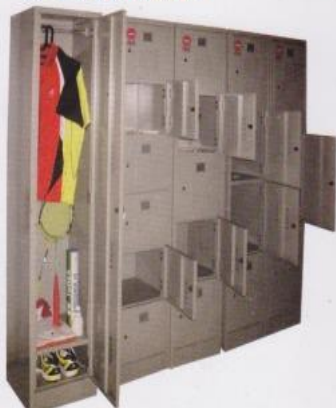

Filling Cabinets

Available in 3 types :

FD-102 (2Drawers)
H700 x W465 x D620

FD-103 (3 Drawers)
H1000 x W465 x D620

FD-104 (4 Drawers)
H1300 x W465 x D620

LOCKERS

Available in 6 types :

LD501 (1 door) H1830 x W380 x D380

LD502 (2 door) H1830 x W380 x D380

LD503 (3 door) H1830 x W380 x D380

LD504 (4 door) H1830 x W380 x D380

LD505 (5 door) H1830 x W380 x D380

LD506 (6 door) H1830 x W380 x D380

Direction Cabinets

Available in 2 types :

DD601 (3 Drawers, 1 door, 1 shelf)
H1000 x W90 x D62

DD602 (4 Drawers, 1 door, 2 shelf)
H1300 x W90 x D62

Cupboards

CD-201

H915 x W915 x D460

CD-202

H915 x W915 x D460

CD-203