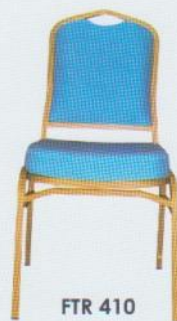

FTR 419

FTR 409

FTR 418

FTR 410

FTR 432

FTR 435

FTR 475

FOLDING CHAIR

KS FTR 107

Stackable

Specification (Chair)

- Frame Material** : Steel Pipe \varnothing 22.2 x 1.4 mm
Frame Finishing : Powder Coating Ivory
Seat and Back Material : Plywood 1.10 mm

Dimension (Chair)

Information Product	TYPE	
	KS FTR 106	KS FTR 107
A. Height	700 mm	770 mm
B. Width	360 mm	380 mm
C. Seat (C1xC2)	350 x 365 mm	360 x 385 mm
D. Back width (D1 x D2)	365 x 150 mm	385 x 150 mm
E. Student's range	120 - 150 cm	137 - 182 cm