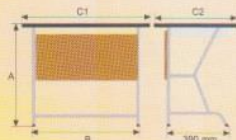

FTR 407

FTR 501

FTR 508

FTR 747

FTR AG

FTR 509

FTR 506

SWIVEL CHAIR

FTR 353 NF

FTR 353 NFK

SCHOOL FURNITURE

K-Style

MJ FTR 606

MJ FTR 607

MJ FTR 617

KS FTR 106

KS FTR 107

Stackable

Specification (Chair)

- Frame Material** : Steel Pipe \varnothing 22.2 x 1.4 mm
Frame Finishing : Powder Coating Ivory
Seat and Back Material : Plywood 1.10 mm

Dimension (Chair)

Information Product	TYPE	
	KS FTR 106	KS FTR 107
A. Height	700 mm	770 mm
B. Width	360 mm	380 mm
C. Seat (C1xC2)	350 x 365 mm	360 x 385 mm
D. Back width (D1 x D2)	365 x 150 mm	385 x 150 mm
E. Student's range	120 - 150 cm	137 - 182 cm

Specification (Desk) K-Style

- Frame Material** : Steel pipe \varnothing 25.4 x 1.2 mm
Frame Finishing : Powder coating ivory
Table Top : Plywood 1.18mm
Drawer : Plate

Dimension (Desk)

Information Product	TYPE	
	MJ FTR 606	MJ FTR 607
A. Height	670 mm	730 mm
B. Width	320 mm	520 mm
C. Table Top (C1xC2)	600 x 400 mm	700 x 900 mm
D. Student's range	120 - 155 cm	157 - 182 cm