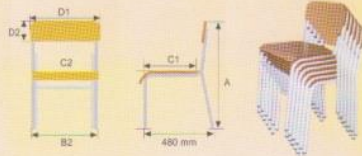

FTR 407

FTR 501

FTR 508

FTR 747

FTR AG

FTR 509

FTR 506

SWIVEL CHAIR

FTR 353 NF

FTR 353 NFK

SCHOOL FURNITURE

K-Style

MJ FTR 606

MJ FTR 607

MJ FTR 617

KS FTR 106

KS FTR 107

Stackable

Specification (Chair)

- Frame Material** : Steel Pipe \varnothing 22.2 x 1.4 mm
Frame Finishing : Powder Coating Ivory
Seat and Back Material : Plywood 1.10 mm

Dimension (Chair)

Information Product	TYPE	
	KS FTR 106	KS FTR 107
A. Height	700 mm	770 mm
B. Width	360 mm	380 mm
C. Seat (C1xC2)	350 x 365 mm	360 x 385 mm
D. Back width (D1 x D2)	365 x 150 mm	385 x 150 mm
E. Student's range	120 - 150 cm	137 - 182 cm

Specification (Desk) K-Style

- Frame Material** : Steel pipe \varnothing 25.4 x 1.2 mm
Frame Finishing : Powder coating ivory
Table Top : Plywood 1.18mm
Drawer : Plate

Dimension (Desk)

Information Product	TYPE	
	MJ FTR 606	MJ FTR 607
A. Height	670 mm	730 mm
B. Width	320 mm	520 mm
C. Table Top (C1xC2)	600 x 400 mm	700 x 900 mm
D. Student's range	120 - 155 cm	157 - 182 cm